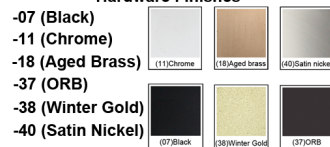

MX 3970-5340

W:16" H:8" OAH:10"
Finish: Satin Nickel
Shade: Warm White Linen
Lamps: 3x60W (M) A19

- White Acrylic Lens
- 90 Degree Slope Ceiling Swivel

Shade Fabric

90 degree Swivel

Hardware Finishes

REFERENCE	QTY.	REMARKS	Project
			Location/Type
			Architect
			Engineer
			Contractor
			Submitted By: Date: